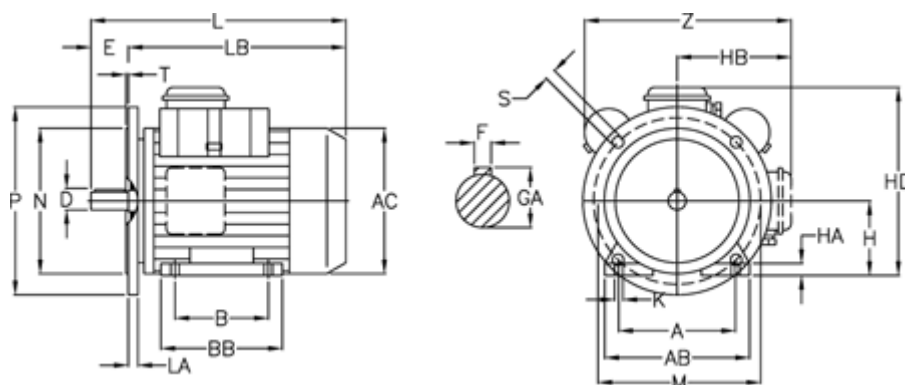

Data Sheet

Article number: 25037267002

Description: ICME Single-phase motor MD71 A2 0,37KW
2 - 2800 rpm 1x230 Volt 50Hz B3/B5 with starting & running capacitor

Measures

A = 112	H = 71	N = 110
AB = 144	HA = 12	P = 160
AC = 137	HB = 107	S = 9.5
B = 90	K = 7	T = 3.5
D = 14	L = 268	Z = 210
E = 30	LA = 10	
F = 5	LB = 238	
GA = 16	M = 130	